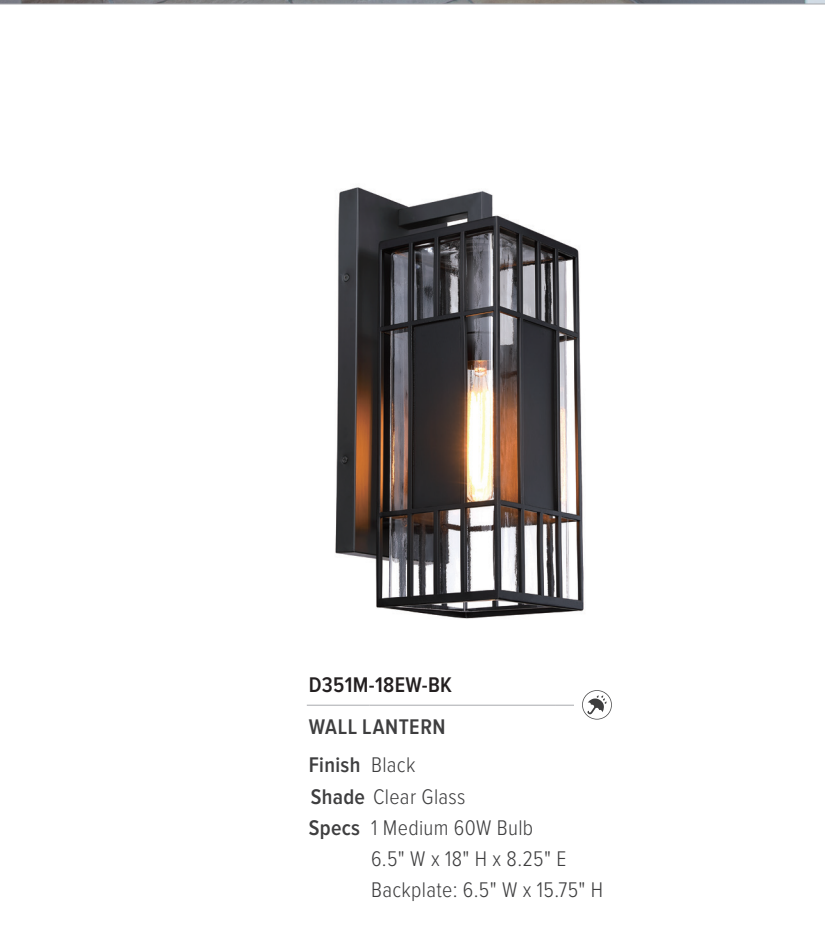

D348M-22EW-BK
WALL LANTERN 
Finish Black
Shade Etched Opal Glass
Specs 1 Medium 60W Bulb
 7" W x 22" H x 8.5" E
 Backplate: 7" W x 15" H

D351M-14EW-BK

WALL LANTERN

Finish Black

Shade Clear Glass

Specs 1 Medium 60W Bulb

6.5" W x 14" H x 8.25" E

Backplate: 6.5" W x 12.25" H

D351M-18EW-BK

WALL LANTERN

Finish Black

Shade Clear Glass

Specs 1 Medium 60W Bulb

6.5" W x 18" H x 8.25" E