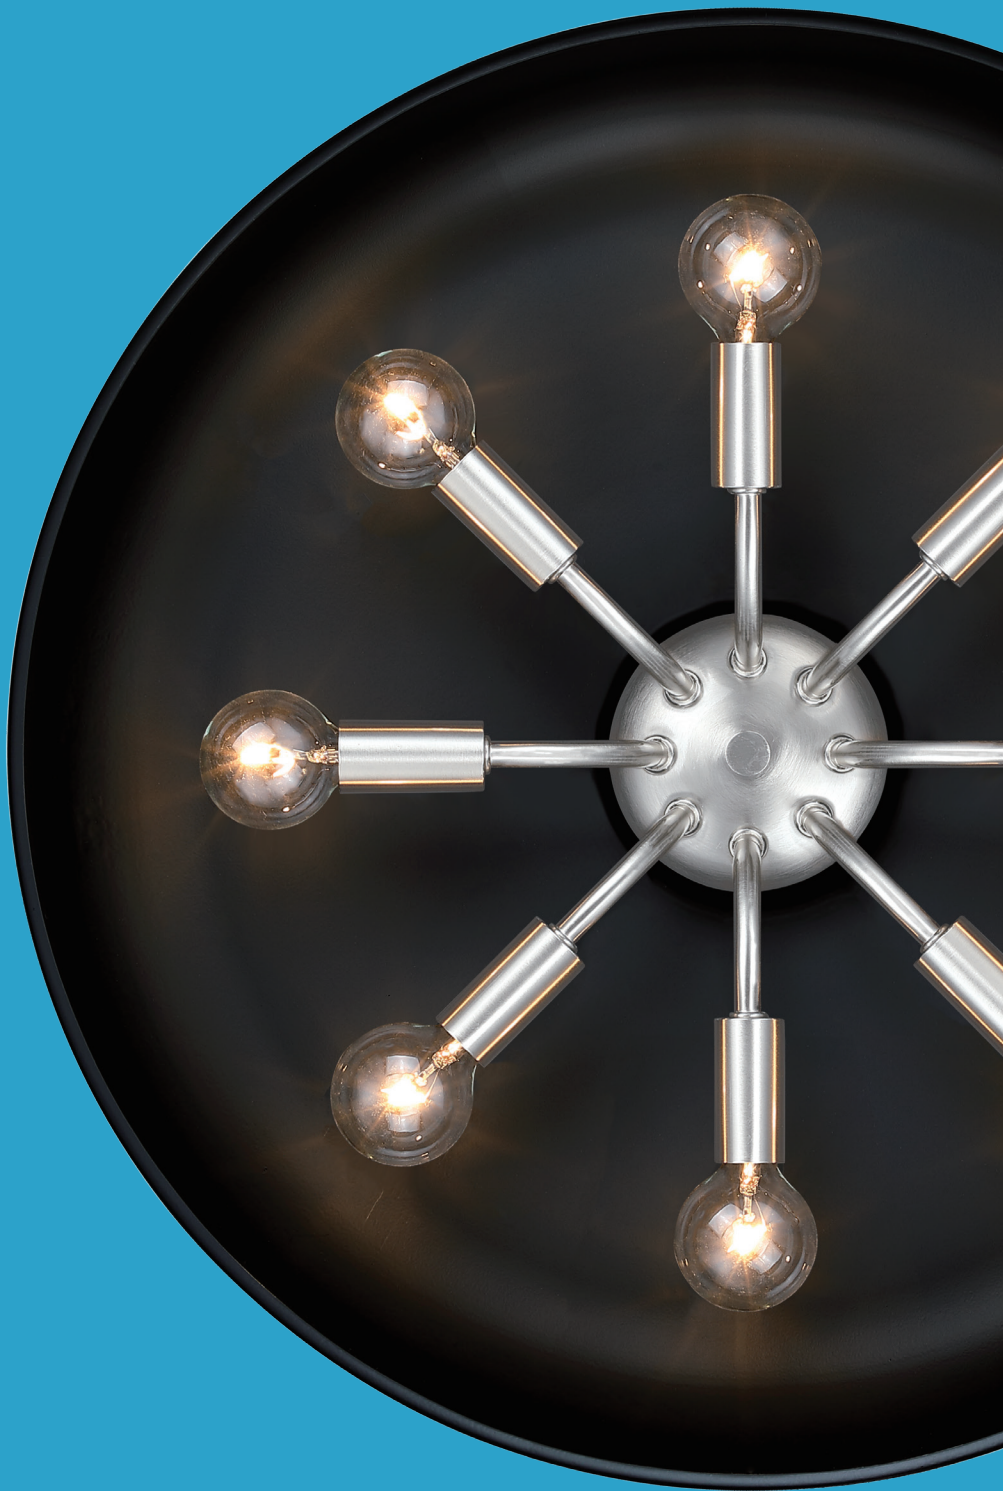

DF™

**SUPPLEMENTAL
CATALOG**

SC125

JANUARY 2025

© Designers Fountain 2025.
All Rights Reserved.

20101 South Santa Fe Avenue
Rancho Dominguez, CA 90221

designersfountain.com
800-228-6197