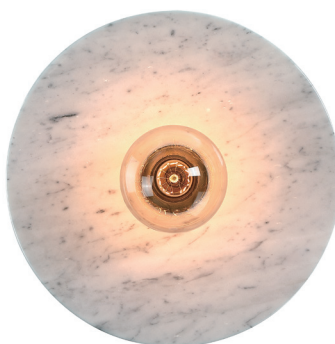

D325M-WS-MB

WALL SCONCE

Finish Matte Black

Shade Natural Marble

Specs 1 Medium 60W Bulb
12" W x 12" H x 3.75" E
Backplate: 5.25" Diameter