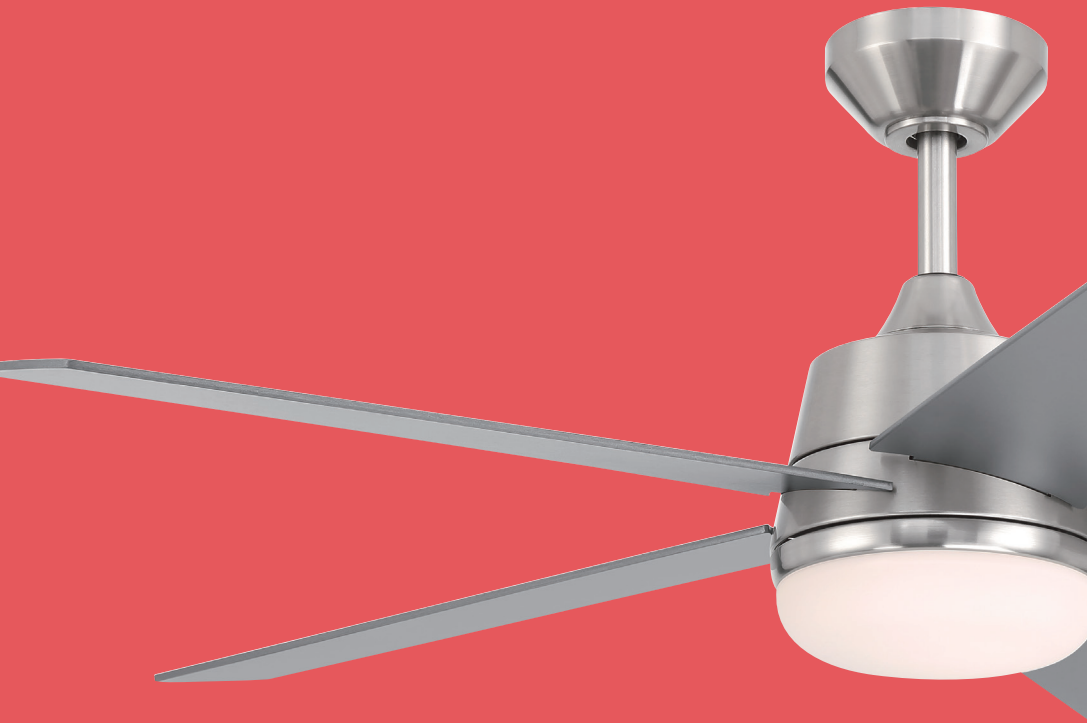

CEILING FANS

19