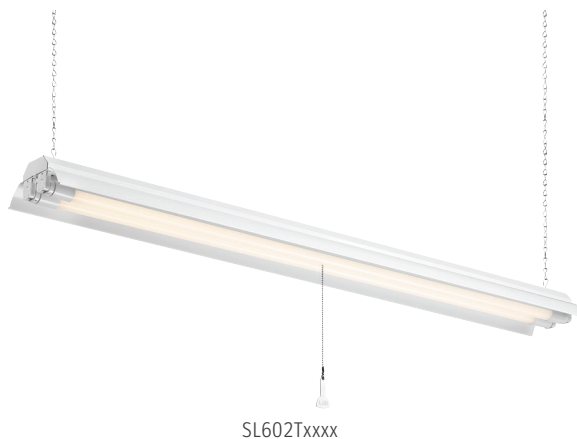

LED T8 SHOP LIGHTS

Power Cord and Plug Included. LED T8 Lamps Optional.

Common Features

- White housing
- 120/277V input
- 80+ CRI
- Power factor 0.92
- Min ambient temp -20°C / -4°F
- Max ambient temp 40°C / 104°F
- THD <20%
- Only T8 tubes are DLC listed
- 50,000-hr LED life
- 5-year warranty

Model #	Description	CCT	Wattage	Lumens	Efficacy	Width	Height	Depth	Weight
SL602T1840	2 Lamp, 4' Shop Light	4000K	28 W	3,600 Lm	126 Lm/W	48"	2.5"	6"	4.6 lbs.
SL602T1850-K	2 Lamp, 4' Shop Light	5000K	28 W	3,600 Lm	126 Lm/W	48"	2.5"	6"	4.6 lbs.

Accessories

Model #	Description	CCT	Wattage	Lumens
902-454-ES-1	4' replacement LED T8 Bulb	4000K	14 W	1,800 Lm
906-247-ES-1	4' replacement LED T8 Bulb	5000K	14 W	1,800 Lm

VAPOR TIGHT / BARN LIGHT

Common Features

- Power factor 0.99
- THD <20%
- 5-year warranty

Model #	Description	Voltage	CCT	Wattage	Lumens	Efficacy	CRI	Width	Height	Depth	Weight
GL14R30130	Integrated LED Vapor Tight	120/227V	3000K	22 W	3,000 Lm	136 Lm/W	80	14"	4"	14"	4.0 lbs.
AS1AD40-27	Integrated LED Barn Light	120V	4000K	31 W	5,000 Lm	161 Lm/W	70	7.6"	4.85"	11.7"	6.0 lbs.