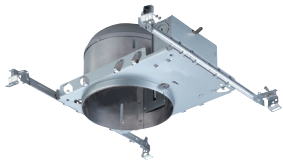

RECESSED LIGHTING

INCANDESCENT HOUSINGS

EVRH5000SICATB