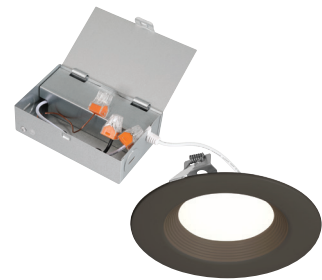

EV61093RK50BZ

Common Features

- Selectable CCT: 2700K, 3000K, 3500K, 4000K, 5000K
- 120V input
- 50,000-hr LED life
- White lens
- 90+ CRI
- 5-year warranty
- IC rated

Model #	Description	Wattage	Lumens	Efficacy	Width	Height	Weight
EV30693RK50WH	3" 5 CCT Can Free Remodel Baffle Kit	7.3 W	600 Lm	82 Lm/W	4"	2"	0.9 lb.
EV30693RK50BK	3" 5 CCT Can Free Remodel Baffle Kit	7.3 W	600 Lm	82 Lm/W	4"	2"	0.9 lb.
EV30693RK50BZ	3" 5 CCT Can Free Remodel Baffle Kit	7.3 W	600 Lm	82 Lm/W	4"	2"	0.9 lb.
EV40893RK50WH	4" 5 CCT Can Free Remodel Baffle Kit	9 W	850 Lm	94 Lm/W	5.1"	2.5"	1.1 lbs.
EV40893RK50BK	4" 5 CCT Can Free Remodel Baffle Kit	9 W	850 Lm	94 Lm/W	5.1"	2.5"	1.1 lbs.
EV40893RK50BZ	4" 5 CCT Can Free Remodel Baffle Kit	9 W	850 Lm	94 Lm/W	5.1"	2.5"	1.1 lbs.
EV61093RK50WH	6" 5 CCT Can Free Remodel Baffle Kit	10 W	1,000 Lm	100 Lm/W	7.3"	2.75"	1.3 lbs.
EV61093RK50BK	6" 5 CCT Can Free Remodel Baffle Kit	10 W	1,000 Lm	100 Lm/W	7.3"	2.75"	1.3 lbs.
EV61093RK50BZ	6" 5 CCT Can Free Remodel Baffle Kit	10 W	1,000 Lm	100 Lm/W	7.3"	2.75"	1.3 lbs.