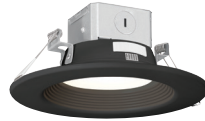

EV61093K50BK