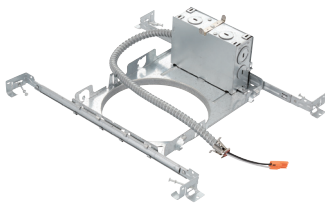

NEW CONSTRUCTION PLASTER FRAME WITH TRIM OPTIONS

EVMP6HBMJ2W-I

Common Features

- *Selectable: 2700K, 3000K, 3500K, 4000K, 5000K
- White housing
- White lens
- 120V input
- 90+ CRI
- IC rated
- 50,000-hr LED life
- 5-year warranty

Model #	Description	CCT	Wattage	Lumens	Efficacy	Width	Height	Weight
EV61093K50WH	6" Round 5 CCT Baffle Downlight	See Above*	10.5 W	1000 Lm	95 Lm/W	7.36"	3.05"	1.2 lbs.
EV61093K50BK	6" Round 5 CCT Baffle Downlight	See Above*	10.5 W	1000 Lm	95 Lm/W	7.36"	3.05"	1.2 lbs.
EV61093K50BZ	6" Round 5 CCT Baffle Downlight	See Above*	10.5 W	1000 Lm	95 Lm/W	7.36"	3.05"	1.2 lbs.
DRF6WHWH9105C	6" Round 5 CCT Wafer Downlight	See Above*	12 W	1000 Lm	83 Lm/W	7.25"	2.36"	1.2 lbs.
EVMP6HBMJ2W-I	6" New Construction Plaster Frame	N/A	N/A	N/A	N/A	14.88"	4.25"