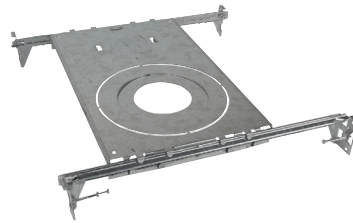

LED NEW CONSTRUCTION FRAME

EVMPHB346

Features

- 1-year warranty

Model #	Description	Width	Height
EVMPHB346	Universal New Construction Frame for 3", 4", & 6" Can-Free Down Lights	14.25"	1.88"