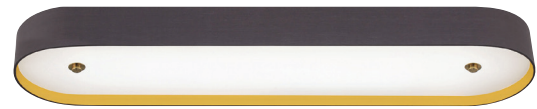

EV1584C3-338

Common Features

- 3-CCT Selectable: 3000K, 4000K, and 5000K
- White plastic lens
- 80+ CRI
- 120V input
- Triac dimming
- 50,000-hr LED life
- 5-year warranty

Model #	Description	Housing Finish	Wattage	Lumens	Width	Depth	Height	Weight
EV1583C3-43	44" Linear LED Flush Mount	Matte Black	55 W	4,000 Lm	44"	13"	5.88"	15.5 lbs.
EV1584C3-338	44" Linear LED Flush Mount	Gray with Brushed Gold Accent	53 W	4,000 Lm	44.10"	10.1"	3.8"	7.27 lbs.