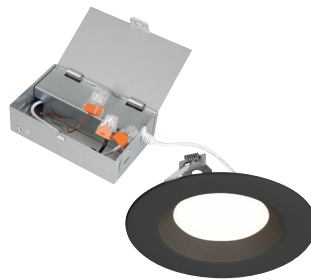

CANLESS LED BAFFLE DOWN LIGHTS

EV30693RK50WH

EV30693RK50BK

EV30693RK50BZ

EV40893RK50WH

EV40893RK50BK

EV40893RK50BZ

EV61093RK50WH