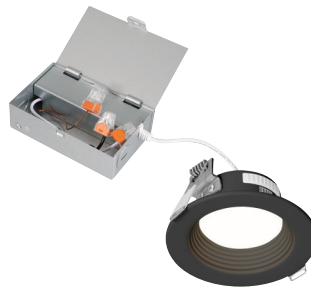

EV30693RK50BK