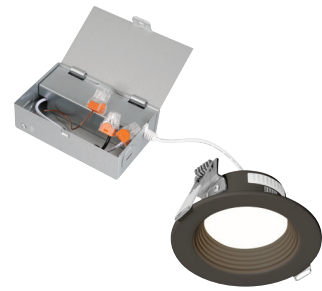

EV30693RK50BZ