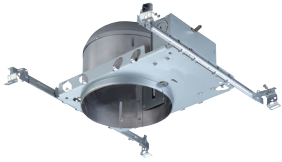

RECESSED LIGHTING

INCANDESCENT HOUSINGS

EVRH5000SICATB