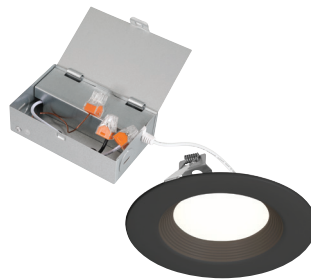

## CANLESS LED BAFFLE DOWN LIGHTS

EV30693RK50WH

EV30693RK50BK

EV30693RK50BZ

EV40893RK50WH

EV40893RK50BK

EV40893RK50BZ

EV61093RK50WH