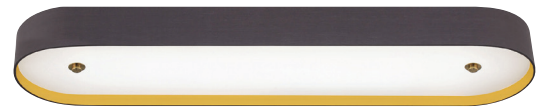

EV1584C3-338

Common Features

- 3-CCT Selectable: 3000K, 4000K, and 5000K
- White plastic lens
- 80+ CRI
- 120V input
- Triac dimming
- 50,000-hr LED life
- 5-year warranty

Model #	Description	Housing Finish	Wattage	Lumens	Width	Depth	Height	Weight
EV1583C3-43	44" Linear LED Flush Mount	Matte Black	55 W	4,000 Lm	44"	13"	5.88"	15.5 lbs.
EV1584C3-338	44" Linear LED Flush Mount	Gray with Brushed Gold Accent	53 W	4,000 Lm	44.10"	10.1"	3.8"	7.27 lbs.