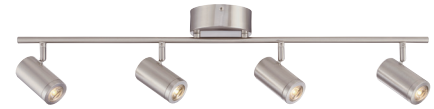

EVT101227B-35