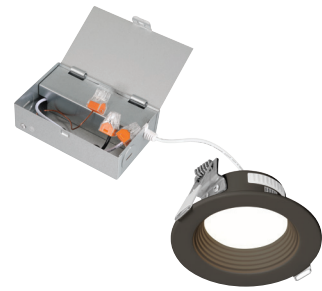

## CANLESS LED BAFFLE DOWN LIGHTS

EV30693RK50WH

EV30693RK50BK

EV30693RK50BZ

EV40893RK50WH

EV40893RK50BK

EV40893RK50BZ

EV61093RK50WH