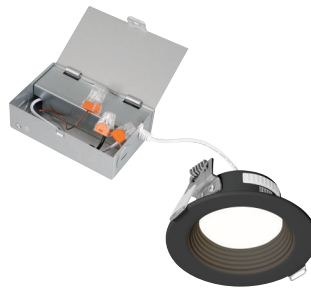

## CANLESS LED BAFFLE DOWN LIGHTS

EV30693RK50WH

EV30693RK50BK

EV30693RK50BZ

EV40893RK50WH

EV40893RK50BK

EV40893RK50BZ

EV61093RK50WH